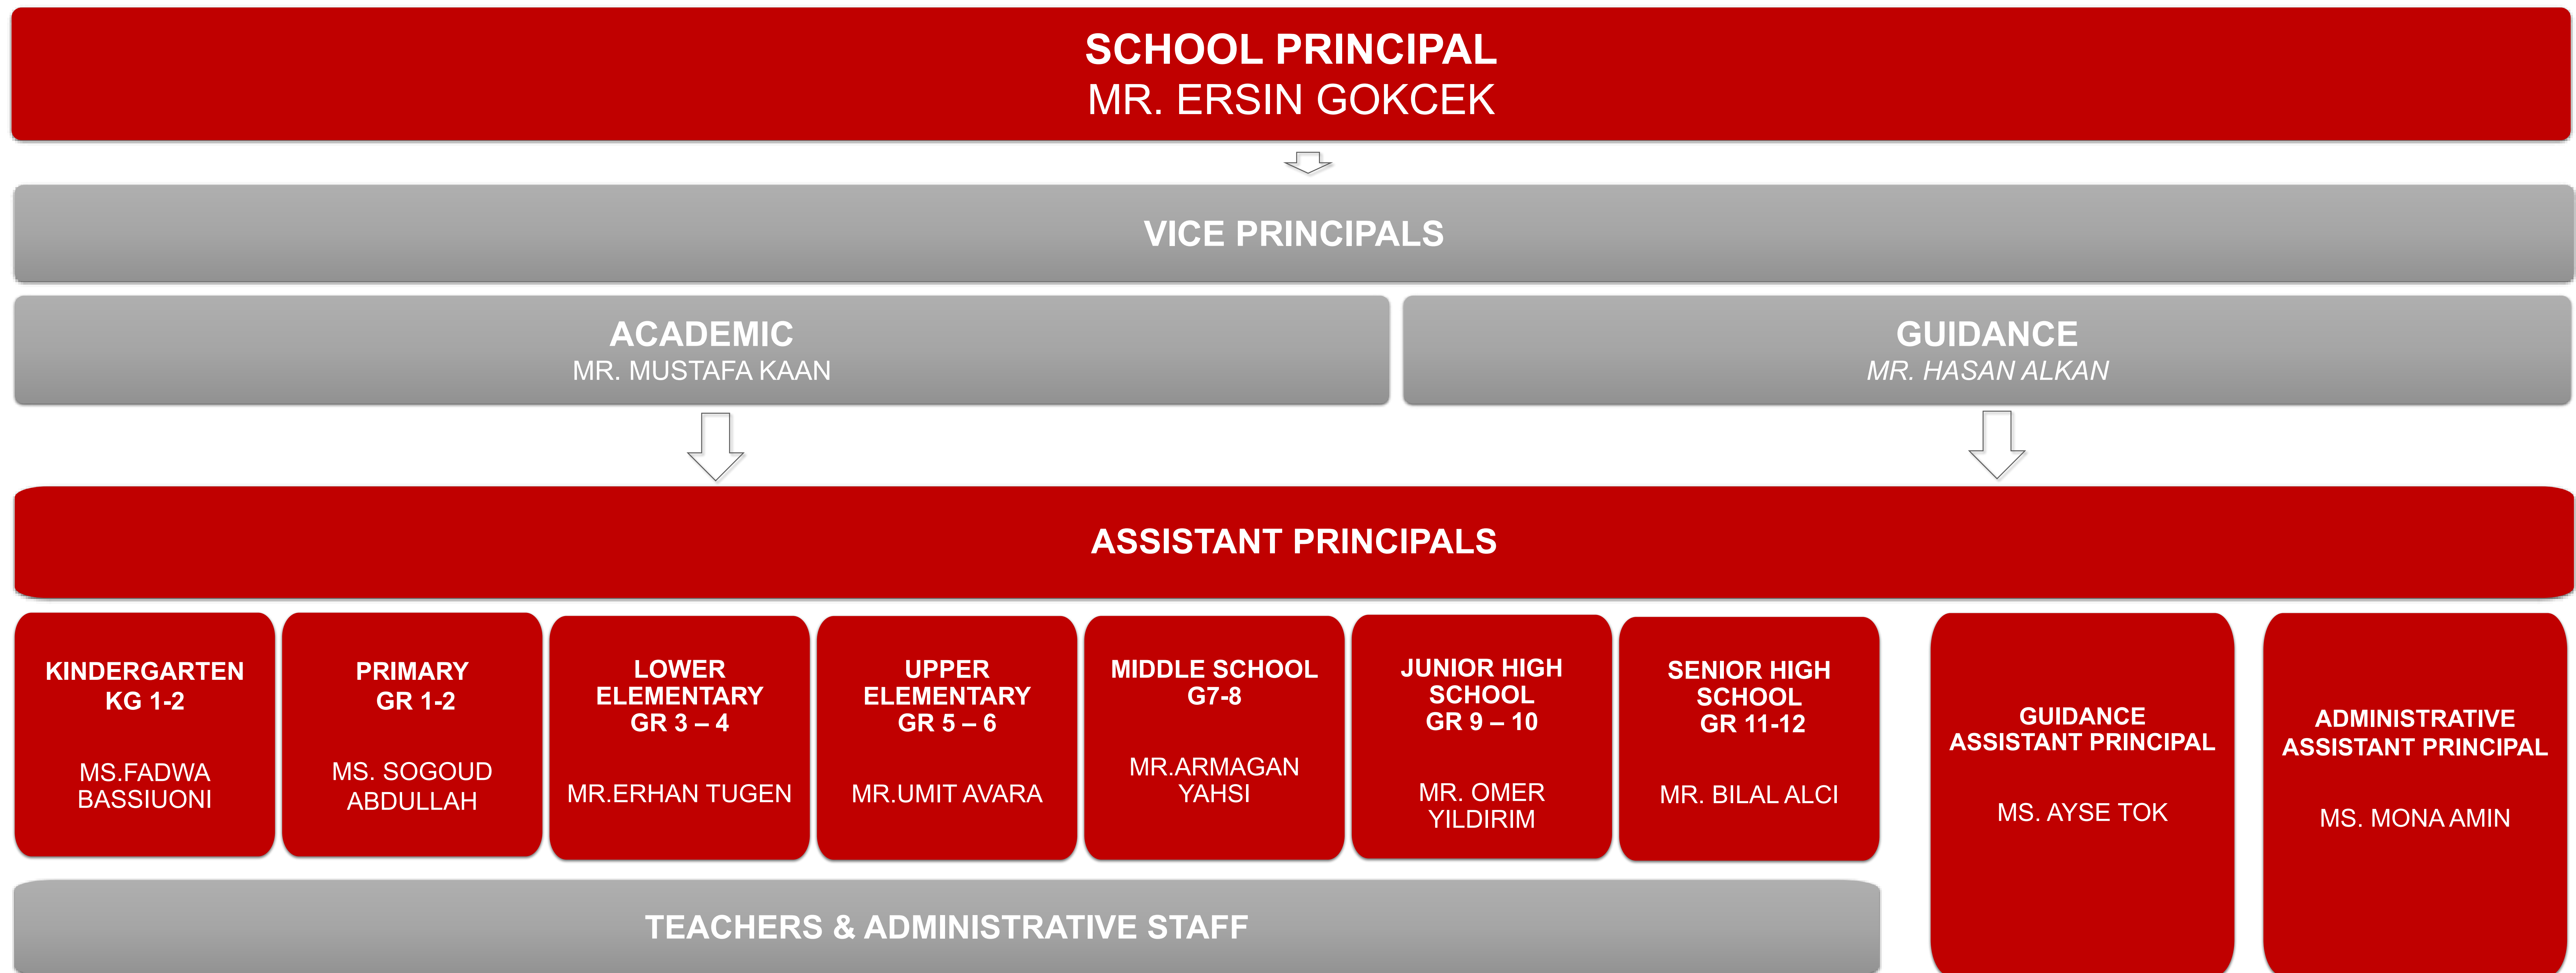

SALAHALDIN INTERNATIONAL SCHOOL OF CAIRO

2022 – 2023 ACADEMIC YEAR

MAIN ORGANIZATION CHART

ACADEMIC ORGANIZATION CHART

ADMINISTRATIVE STAFF CHART