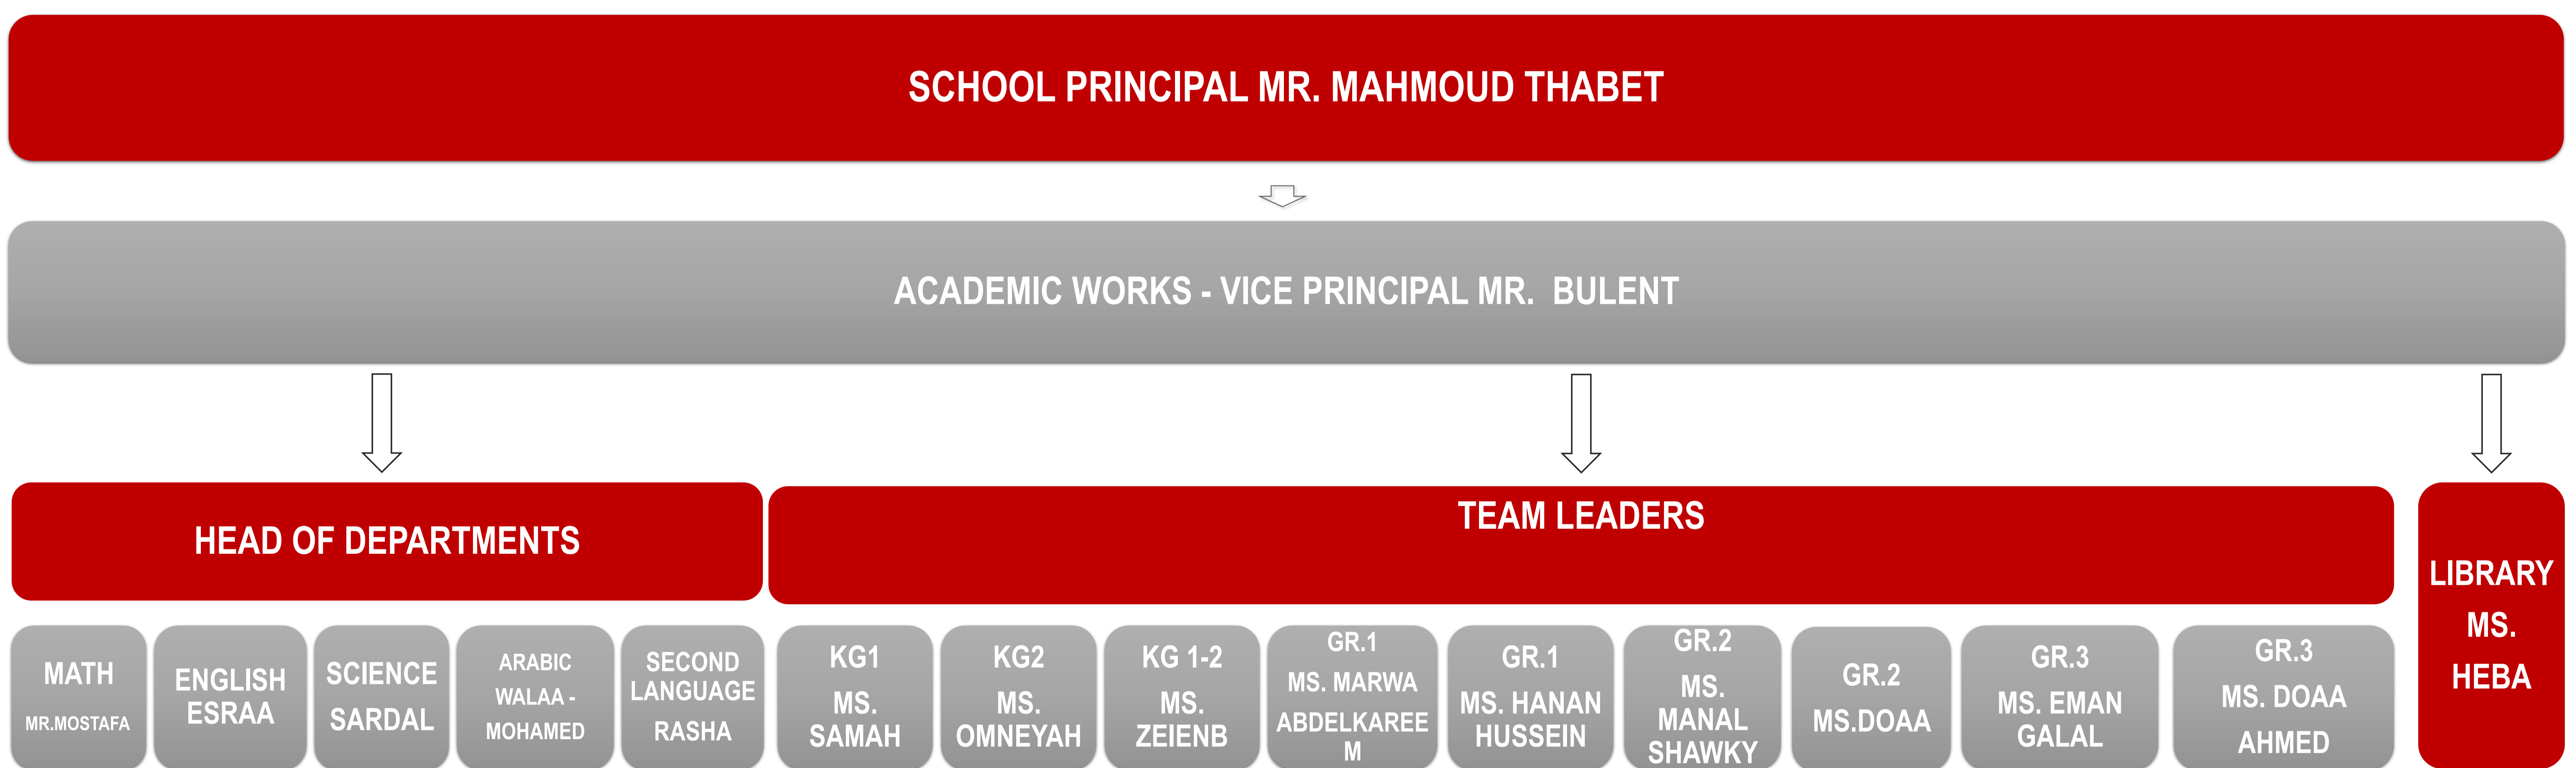

SALAHALDIN SCHOOL OF BANI SWEIF

2020 – 2021 ACADEMIC YEAR

ORGANIZATION CHART

ACADEMIC ORGANIZATION CHART

ADMINISTRATIVE WORKS- ORGANIZATION CHART