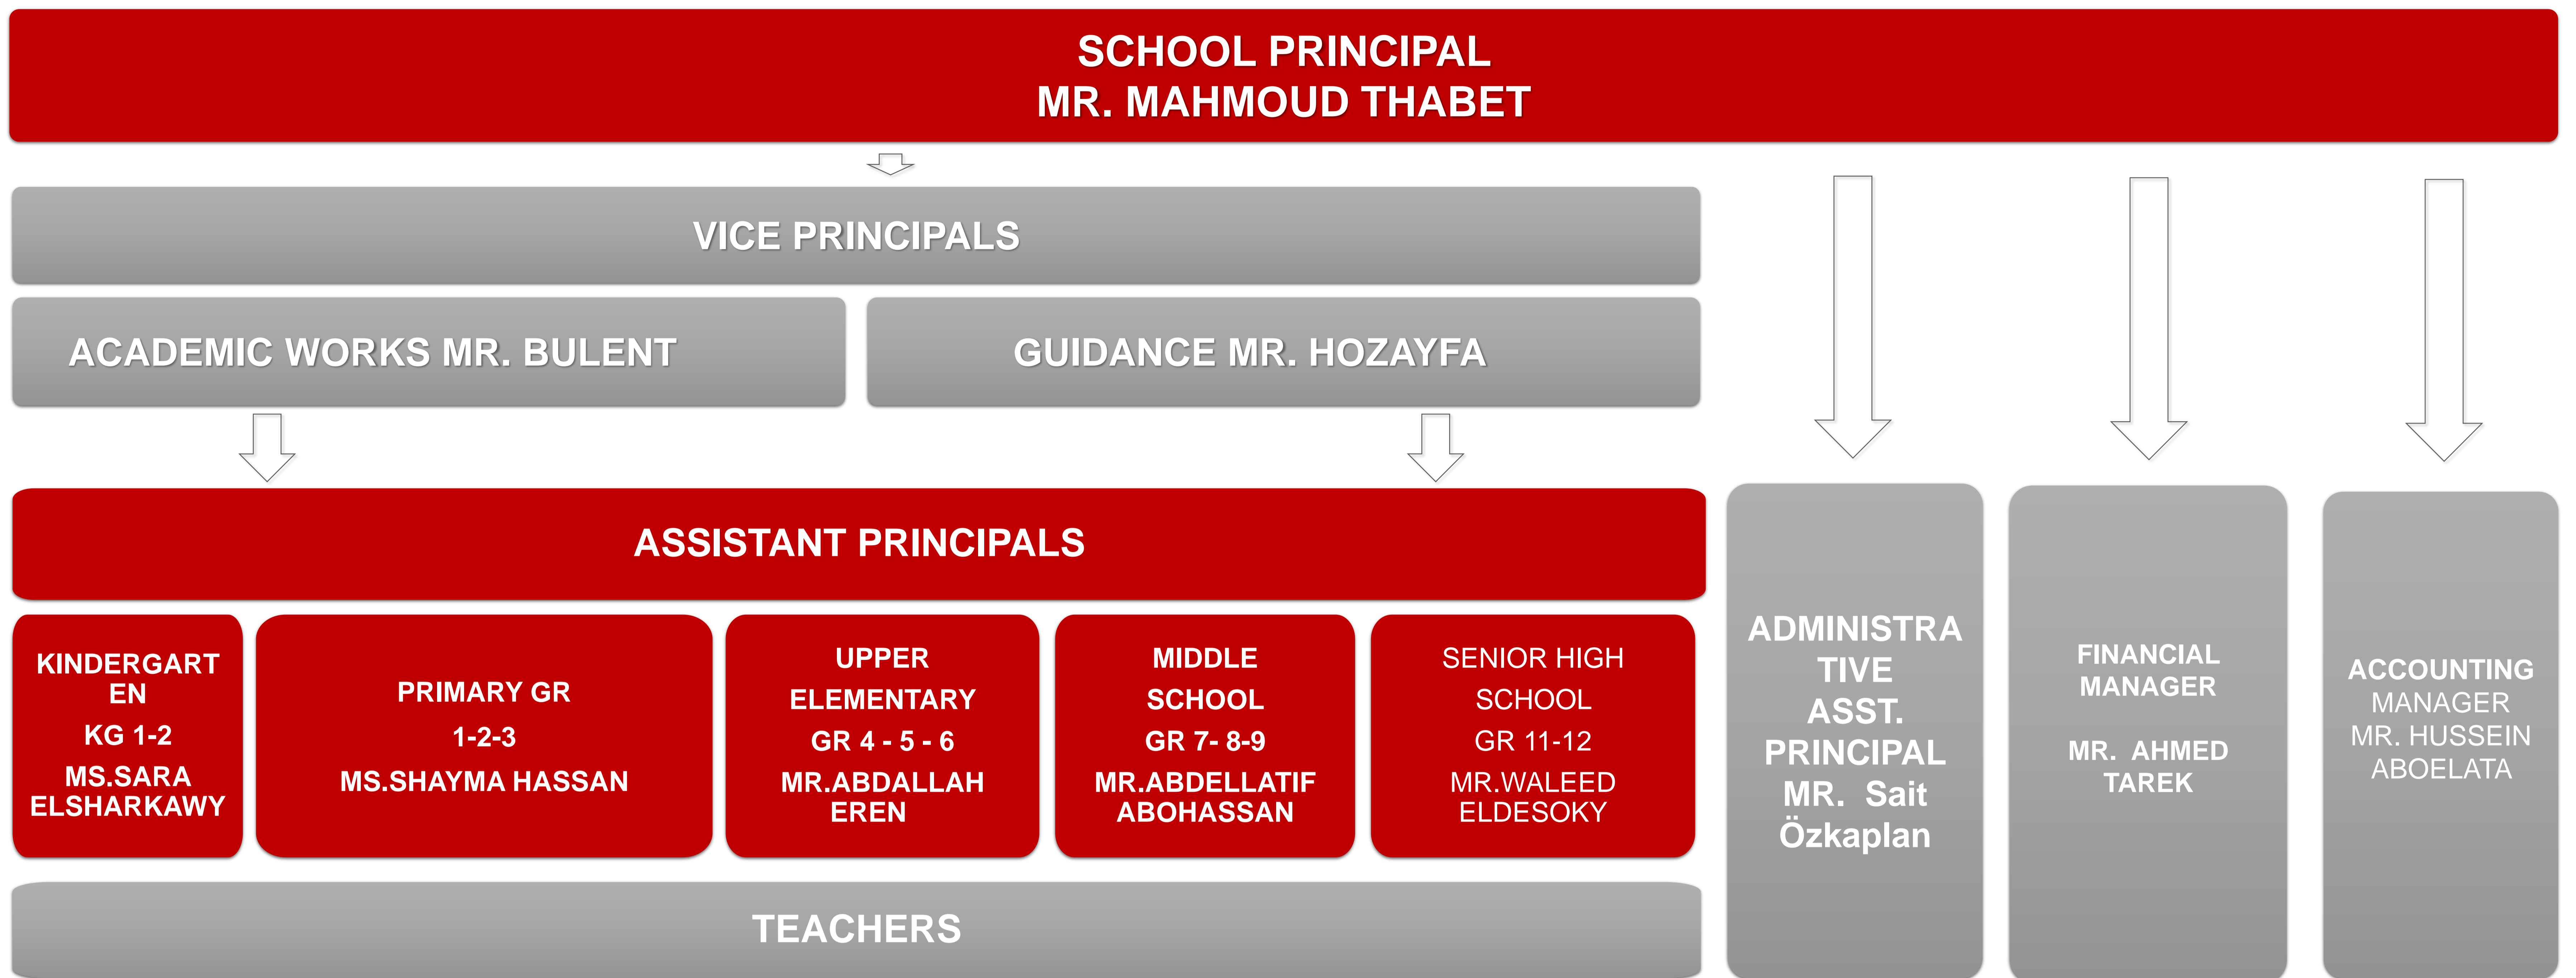

SALAHALDIN SCHOOL OF BANI SWEIF

2020 – 2021 ACADEMIC YEAR

ORGANIZATION CHART

ACADEMIC ORGANIZATION CHART

ADMINISTRATIVE WORKS- ORGANIZATION CHART